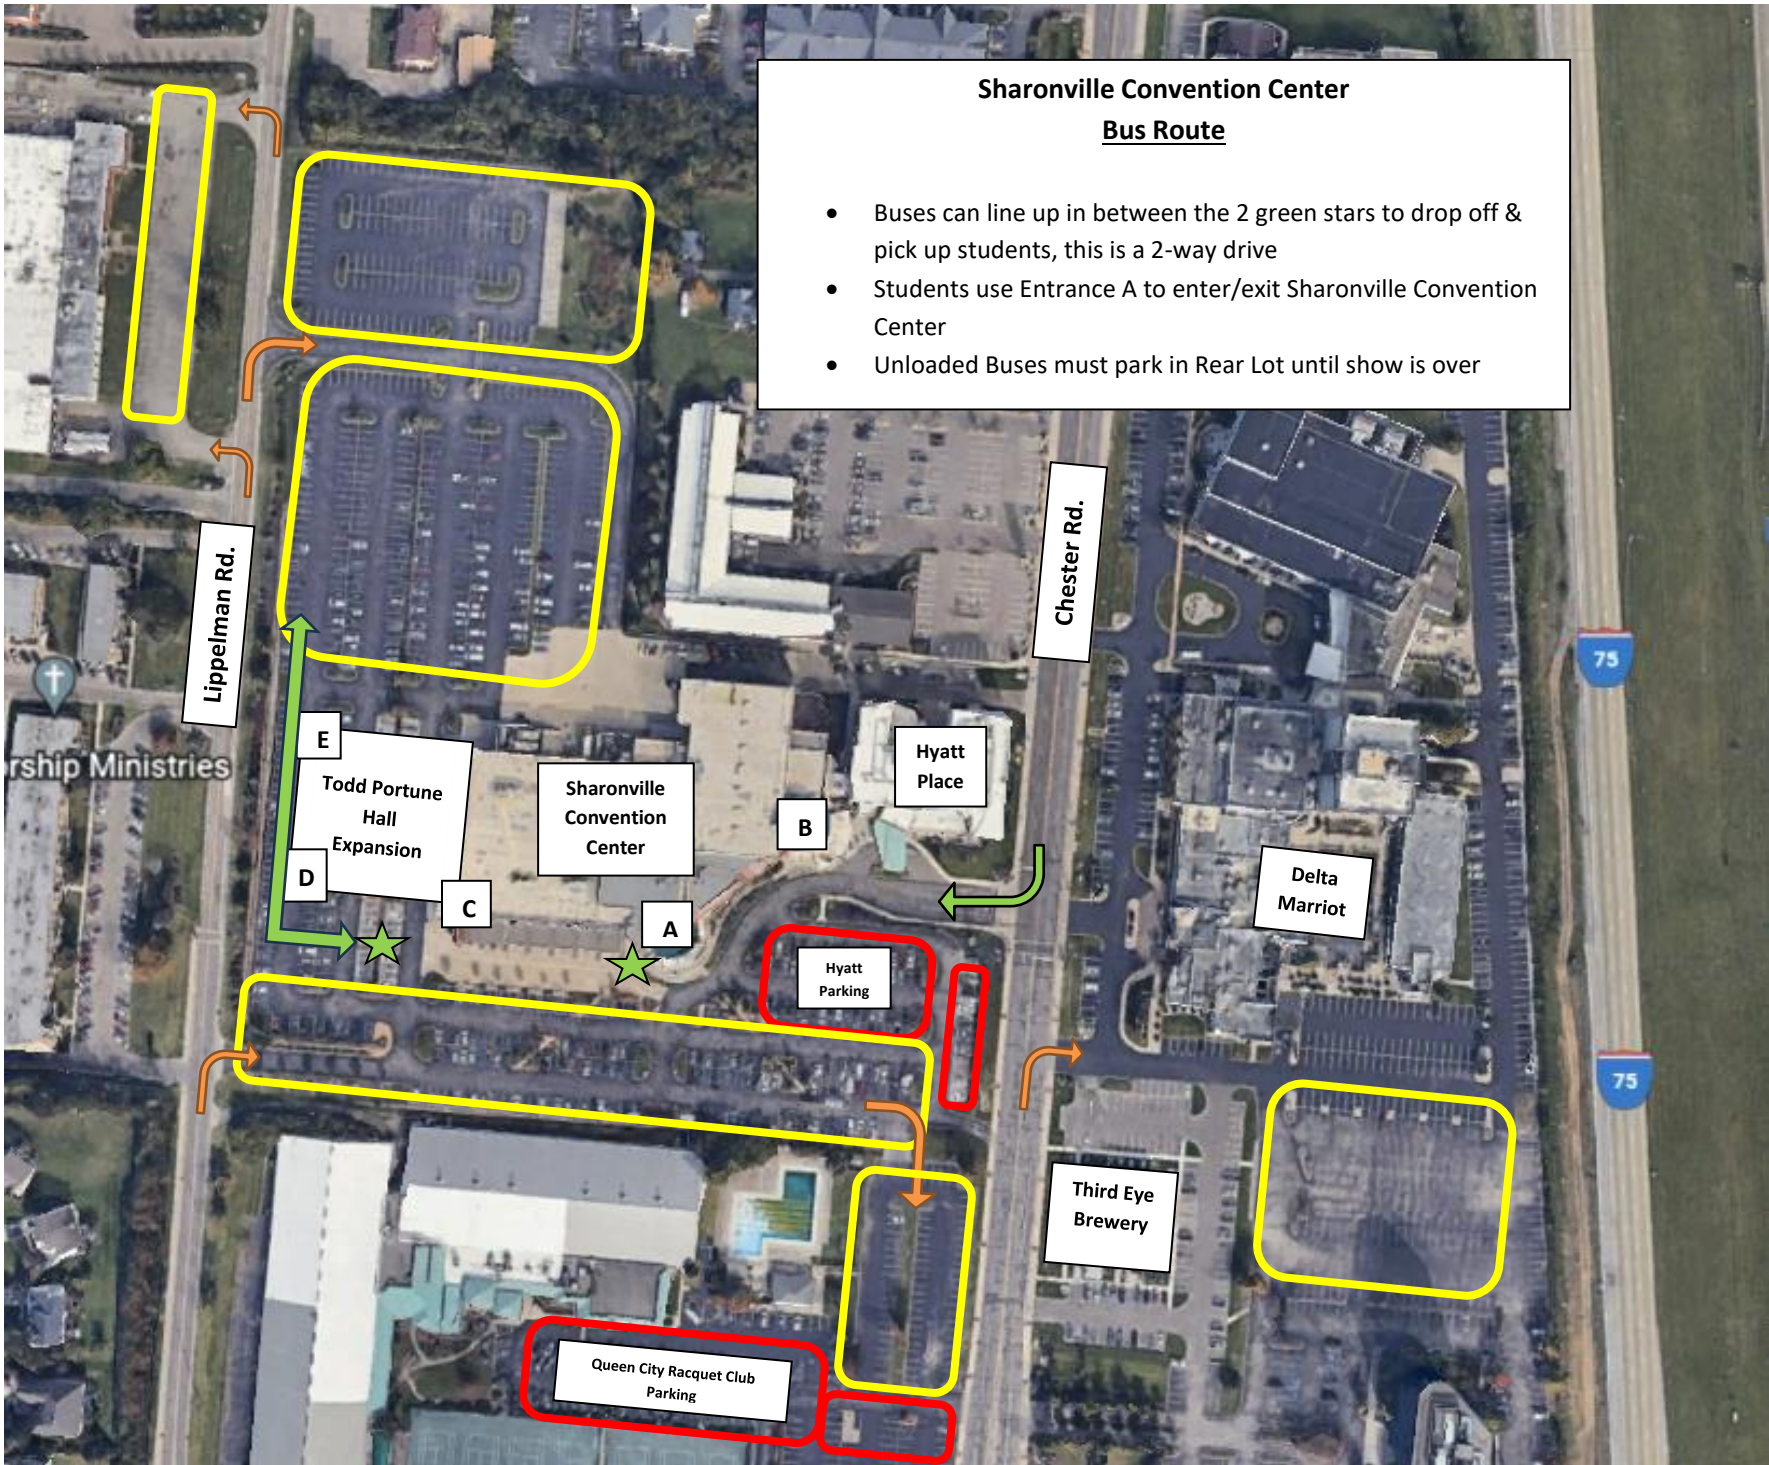

Sharonville Convention Center
Bus Route

- Buses can line up in between the 2 green stars to drop off & pick up students, this is a 2-way drive
- Students use Entrance A to enter/exit Sharonville Convention Center
- Unloaded Buses must park in Rear Lot until show is over

Worship Ministries

Lippelman Rd.

Chester Rd.

E
Todd Portune
Hall
Expansion
D

Sharonville
Convention
Center

B
Hyatt
Place

Delta
Marriot

Hyatt
Parking

Third Eye
Brewery

Queen City Racquet Club
Parking

75

75